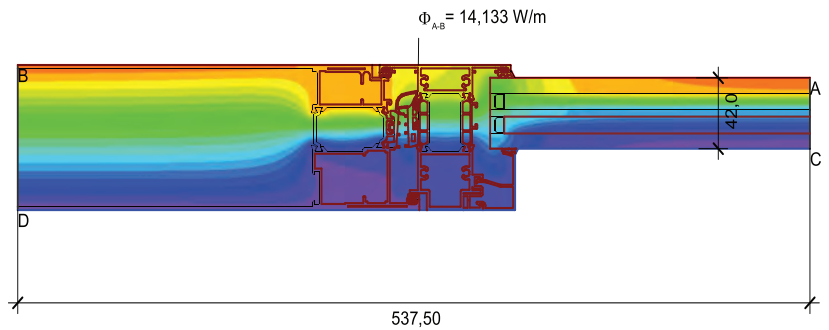

$$U_{eqAB} = \frac{\Phi}{\Delta T \cdot b} = \frac{5,822}{20,000 - 0,312} = 0,933 \text{ W/(m}^2 \cdot \text{K)}$$