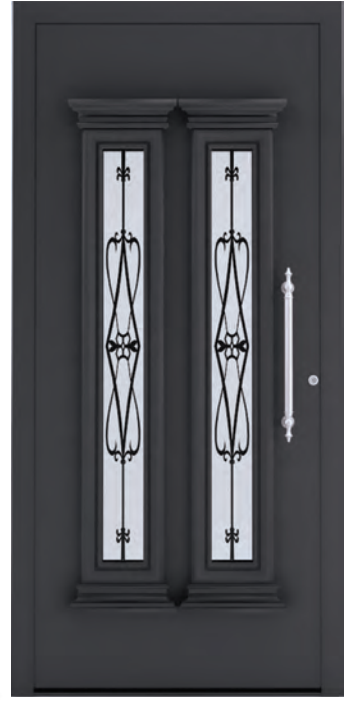

Code: 1003
Color: RAL 7016 Text
Glass: Opaque Glass
External Handle: Bar/Blade